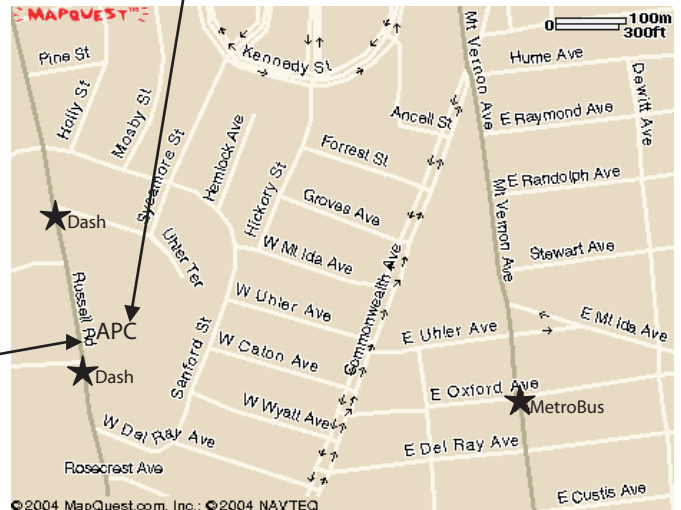

**Hunting Towers-Pentagon Line
Routes 10A, E
Hunting Towers-Ballston Line
Routes 10B**

For route and schedule information
Call 202-637-7000
www.metroopensdoors.com

For route and schedule information
Call 703-746-3274
www.DashBus.com

MetroBus stops at the intersection of Mt. Vernon Avenue and Oxford Avenue:

- Walk 1 approx. block W on E OXFORD AVE.
- Turn left on COMMONWEALTH AVE.
- Walk 1 approx. block S on COMMONWEALTH AVE.
- Turn right on W DEL RAY AVE.
- Walk 2 approx. blocks W on W DEL RAY AVE.
- Turn right on RUSSELL RD.
- Walk 1 approx. block N on RUSSELL RD.
- Total walking is 0.48 miles.

DASH Bus stops at the intersections of Russell Road and Woodland Terrace or at Russell Road and Uhler Terrace:

- On Sunday mornings, the DASH does not make these two stops until approximately 9:10am.