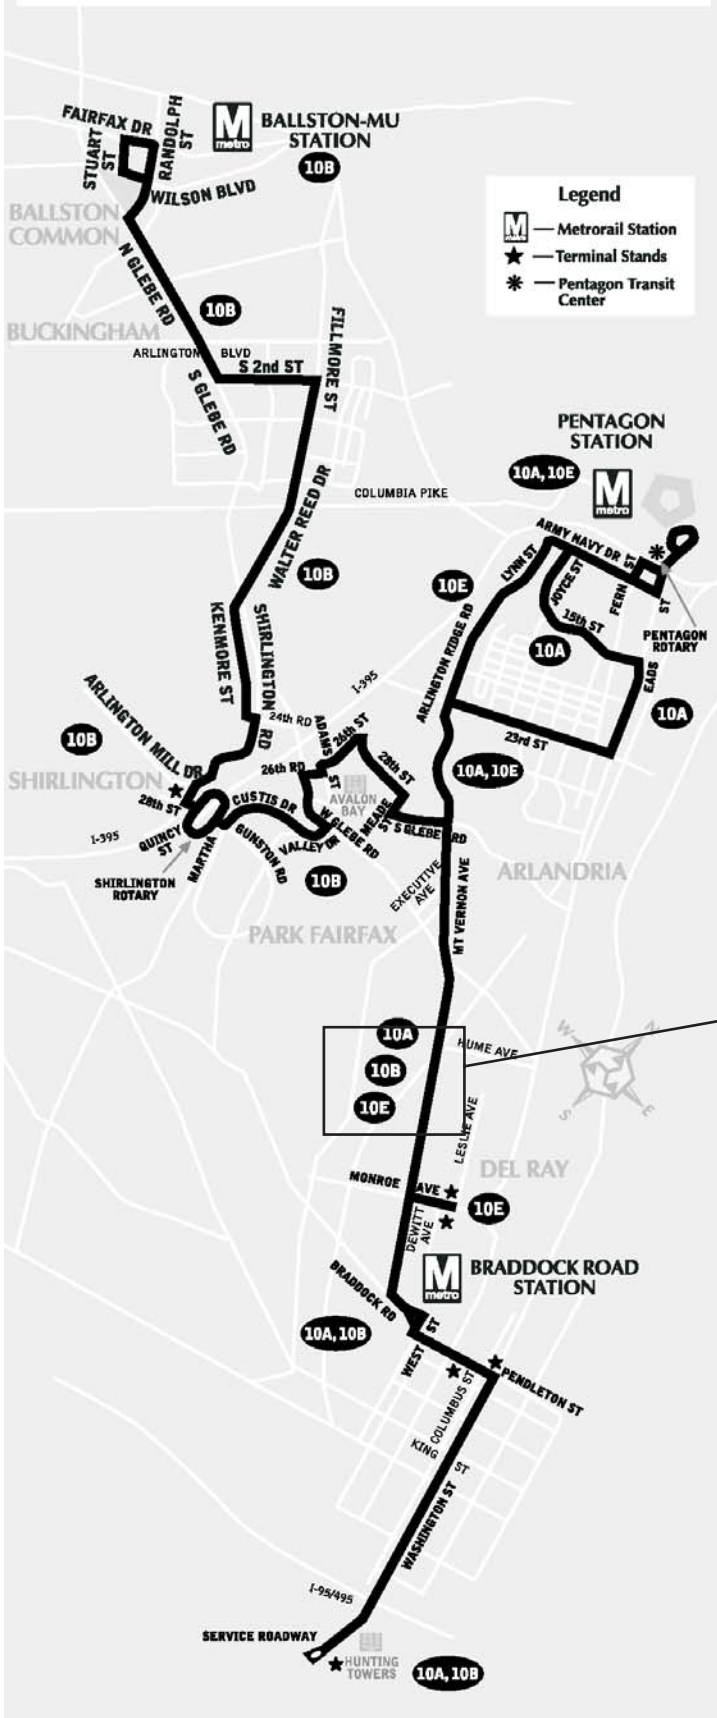

**Hunting Towers-Pentagon Line
Routes 10A, E
Hunting Towers-Ballston Line
Routes 10B**

For route and schedule information
Call 202-637-7000
www.metroopensdoors.com

For route and schedule information
Call 703-746-3274
www.DashBus.com

MetroBus stops at the intersection of Mt. Vernon Avenue and Oxford Avenue:

- Walk 1 approx. block W on E OXFORD AVE.
- Turn left on COMMONWEALTH AVE.
- Walk 1 approx. block S on COMMONWEALTH AVE.
- Turn right on W DEL RAY AVE.
- Walk 2 approx. blocks W on W DEL RAY AVE.
- Turn right on RUSSELL RD.
- Walk 1 approx. block N on RUSSELL RD.
- Total walking is 0.48 miles.

DASH Bus stops at the intersections of Russell Road and Woodland Terrace or at Russell Road and Uhler Terrace:

- On Sunday mornings, the DASH does not make these two stops until approximately 9:10am.